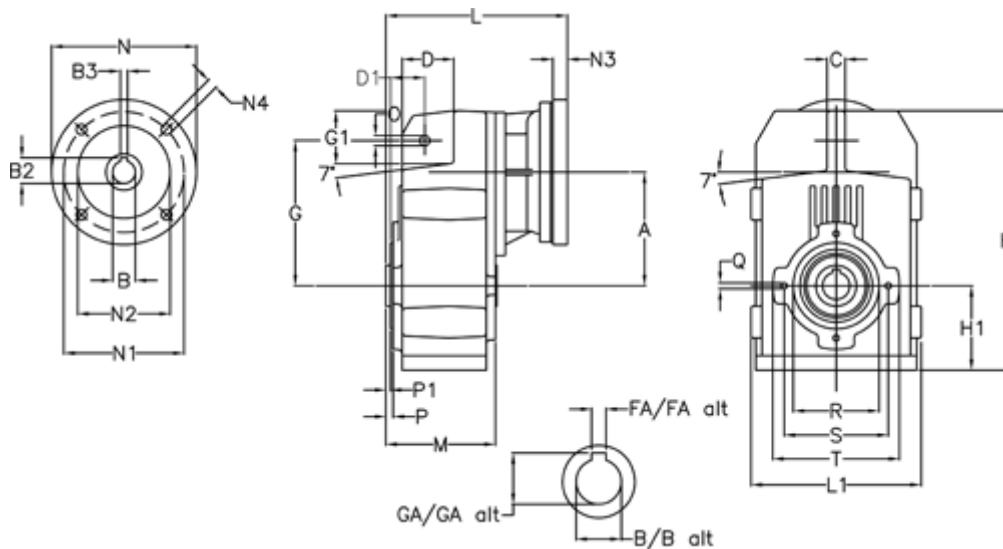

Article number: 29560404794230
 Description: Shaft mounted gear
 A412H40-47,9-P80B5

Measures

A = 175.75	FA = 12	M = 144.0	Q = M12x19
B = 40	G = 218	N = 200	R = 130
B1 = 19	G1 = 97.5	N1 = 165	S = 165
B2 = 21.8	GA = 43.0	N2 = 130	T = 200
B3 = 6	H = 389.0	N4 = M10x20	
C = 16	H1 = 116.0	O = 14	
D = 79.0	L = 265.5	P = 7.5	
D1 = 56.5	L1 = 242	P1 = 3.5	